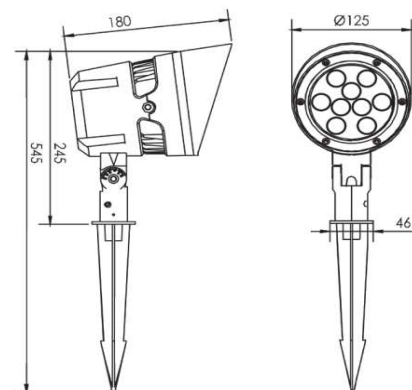

Sovitron Interior Pvt.Ltd.

Model Name

GOTHIC-1104S/DL-OSL-1104SB-9

Description

Flood light

Technical description

Image

Dimension

Dia=125mm
L=180mm
H=245mm

Frame

Aluminium Die-cast

Color Tempertaure

5700K

Power

20 W

Total Luminous Flux

1300 lm

Efficacy

65 lm/W

IP rating

66

Beam angle

5,12.5, 20, 30, 45,
60,15X30,10X60Degree

Color Rendering

220-240 VAC

Standard Lifetime

L70 minimum at 50,000
burning hours

Dimension diagram

Remarks:-

Address: Plot #7 Saroorpur-Nangla Industrial Area,Ballabgarh-Sohna Road,Faridabad-121005

Email: info@sovitron.com